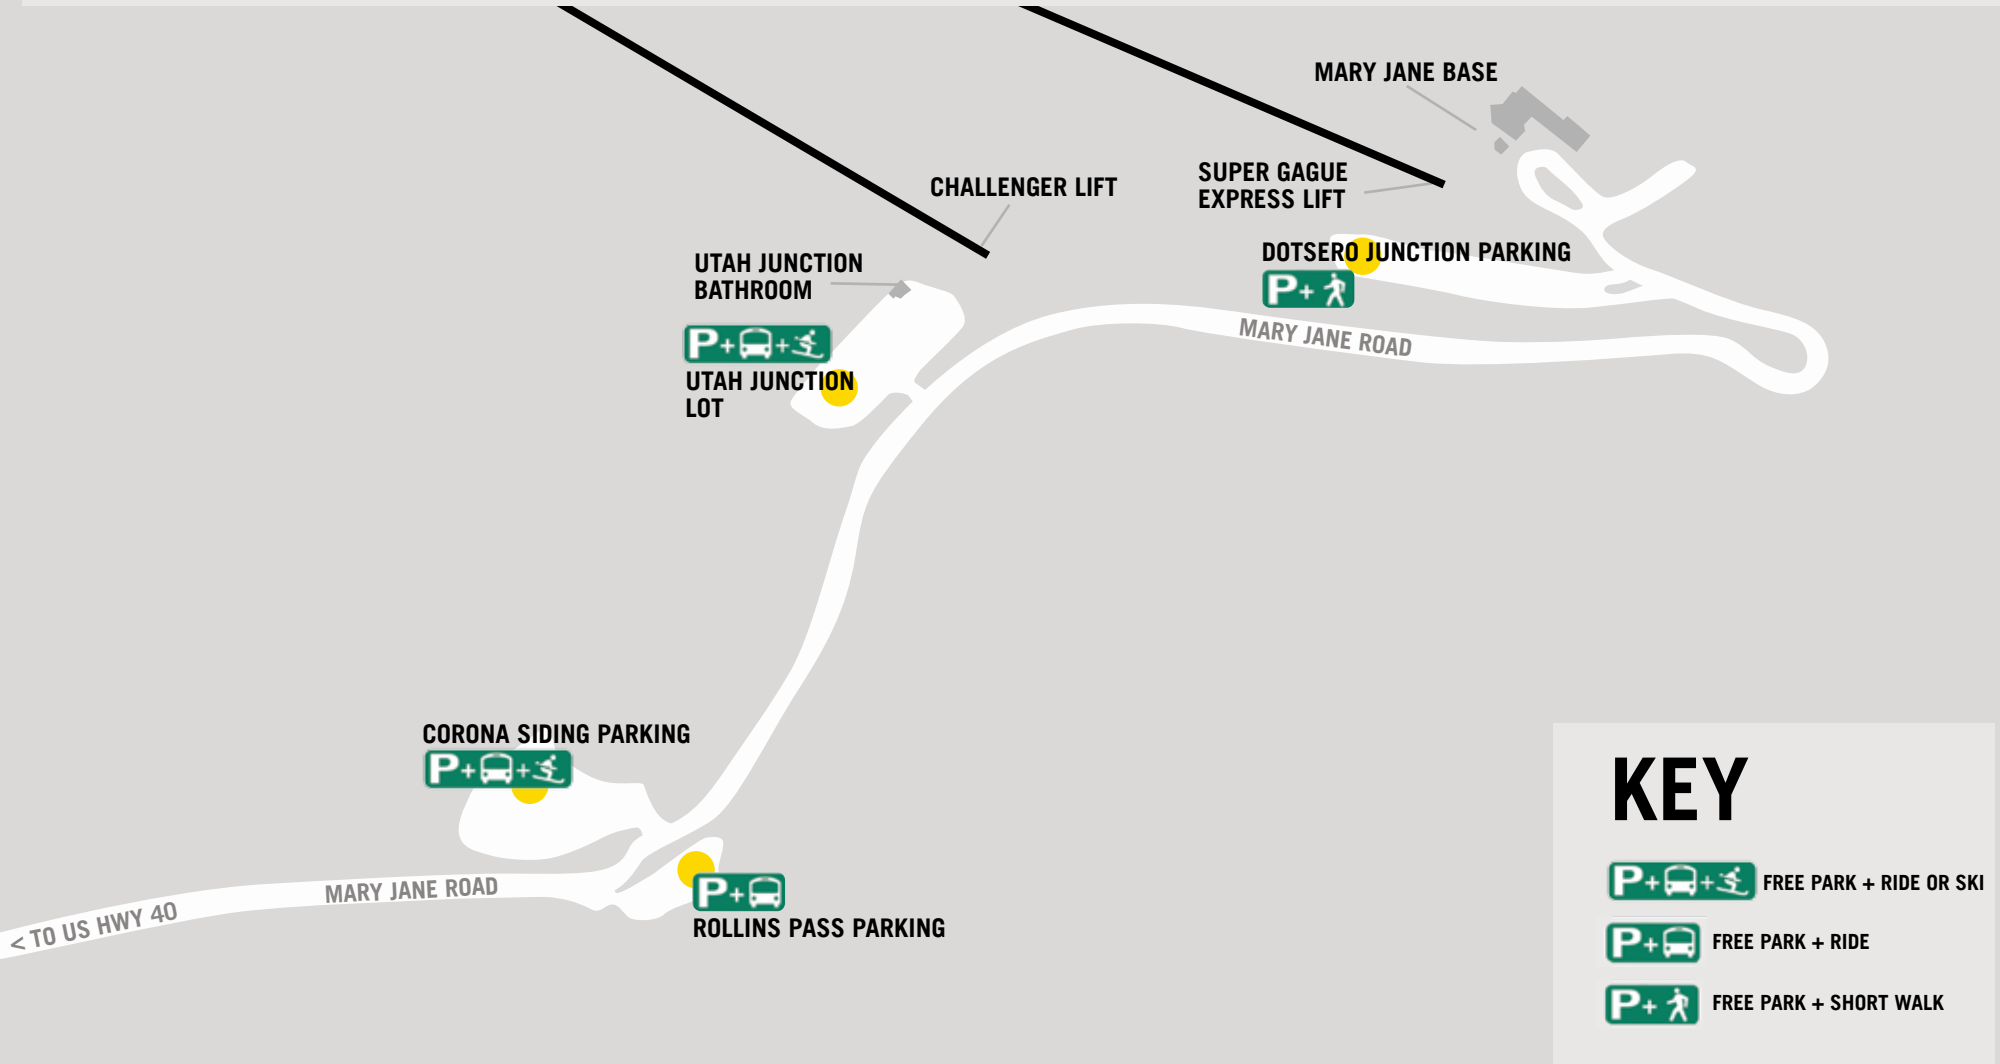

# MARY JANE PARKING TRANSPORTATION

## KEY

- P+🚗+♿** FREE PARK + RIDE OR SKI
- P+🚗** FREE PARK + RIDE
- P+🚶** FREE PARK + SHORT WALK