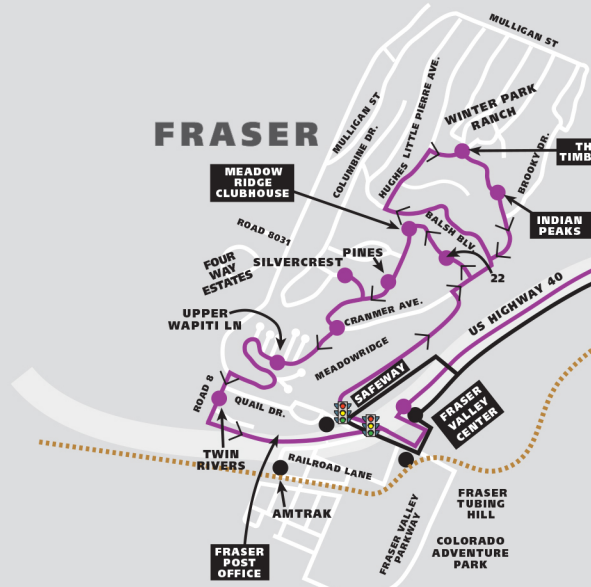

Designated Stops	Run #1	Run #2	Run #3
Winter Park Resort			11:30am
Vasquez			11:35am
Town Park			11:36am
Park Plaza			11:37am
Park Place			11:38am
Hernandos			11:39am
Safeway			11:42am
Fraser/Mid Town			11:44am
Tabernash			11:49am
Red Dirt Hill CR# 85-87			11:52am
Elk Valley			11:55am
Silver Creek			12:00pm
Seven Eleven			12:04pm
Grand Meadows			12:05pm
CR#61 & Diamond			12:10pm
Granby Ball Fields			12:15pm
Granby Town Parking			12:17pm
Silver Creek	5:50am	6:50am	
Grand Meadows	5:55am	6:55am	
CR#61 & Diamond	6:00am	7:00am	
Granby Ball Fields	6:01am	7:01am	
Granby Town Parking	6:02am	7:02am	
Seven Eleven	6:03am	7:03am	
Elk Valley	6:11am	7:11am	12:26pm
CR #5	6:14am	7:14am	12:29pm
Tabernash	6:18am	7:18am	12:35pm
Amtrak	6:23am	7:23am	
Sharky's	6:25am	7:25am	12:40pm
Kings Crossing	6:28am	7:28am	12:44pm
Cooper Creek	6:29am	7:29am	12:45pm
Snowblaze	6:31am	7:31am	12:46pm
Beaver Condos	6:32am	7:32am	12:47pm
Winter Park Resort	6:35am	7:35am	12:48pm
Depart Winter Park		7:40am	
Arrive Mary Jane Base		7:50am	

Depart Safeway at 6:15am
 Arrive Winter Park Resort at 6:35am

Depart Safeway at 7:15am
 Arrive Winter Park Resort at 7:35am

Depart for Mary Jane at 7:40am
 (transfer to another bus may be required)

Arrives Mary Jane at 7:50am

Stops on the Early Black Line:

Safeway	Downtown Winter Park
Pinnacle Lodge	Cooper Creek
Fraser Town Parking	Snowblaze
Amtrak	Beaver Condos / US Hwy 40
Sharky's	WP Resort
Fraser Valley Center	
Rec Center	

(Eastbound Only)

Designated Stops Shelter is Available

[#] after the route name indicates route stop number.

MAP NOT TO SCALE
 ©GUESTGUIDE PUBLICATIONS 2015/2016

BLACK LINE FRASER EXPRESS Starts 7:20am
 Runs from Nov. 18 to April 26 twice per hour starting Nov. 12